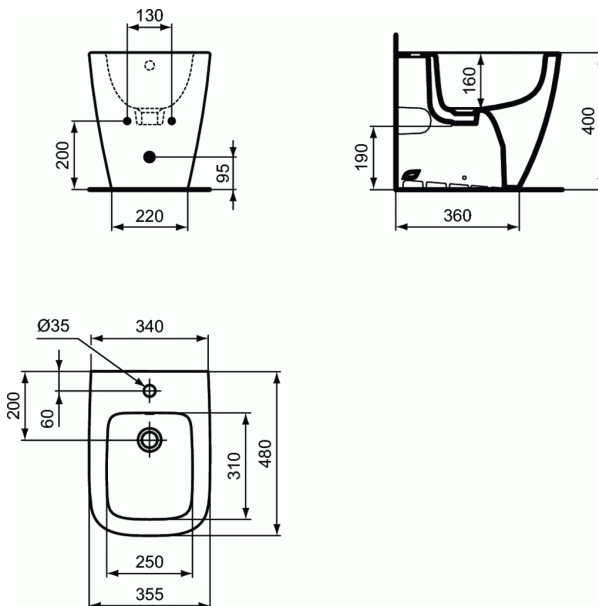

Cod produs T4595

I.LIFE S Ideal Standard i.life S

Ideal Standard i.life S

FINISAJ*

01

* 01 = Alb European